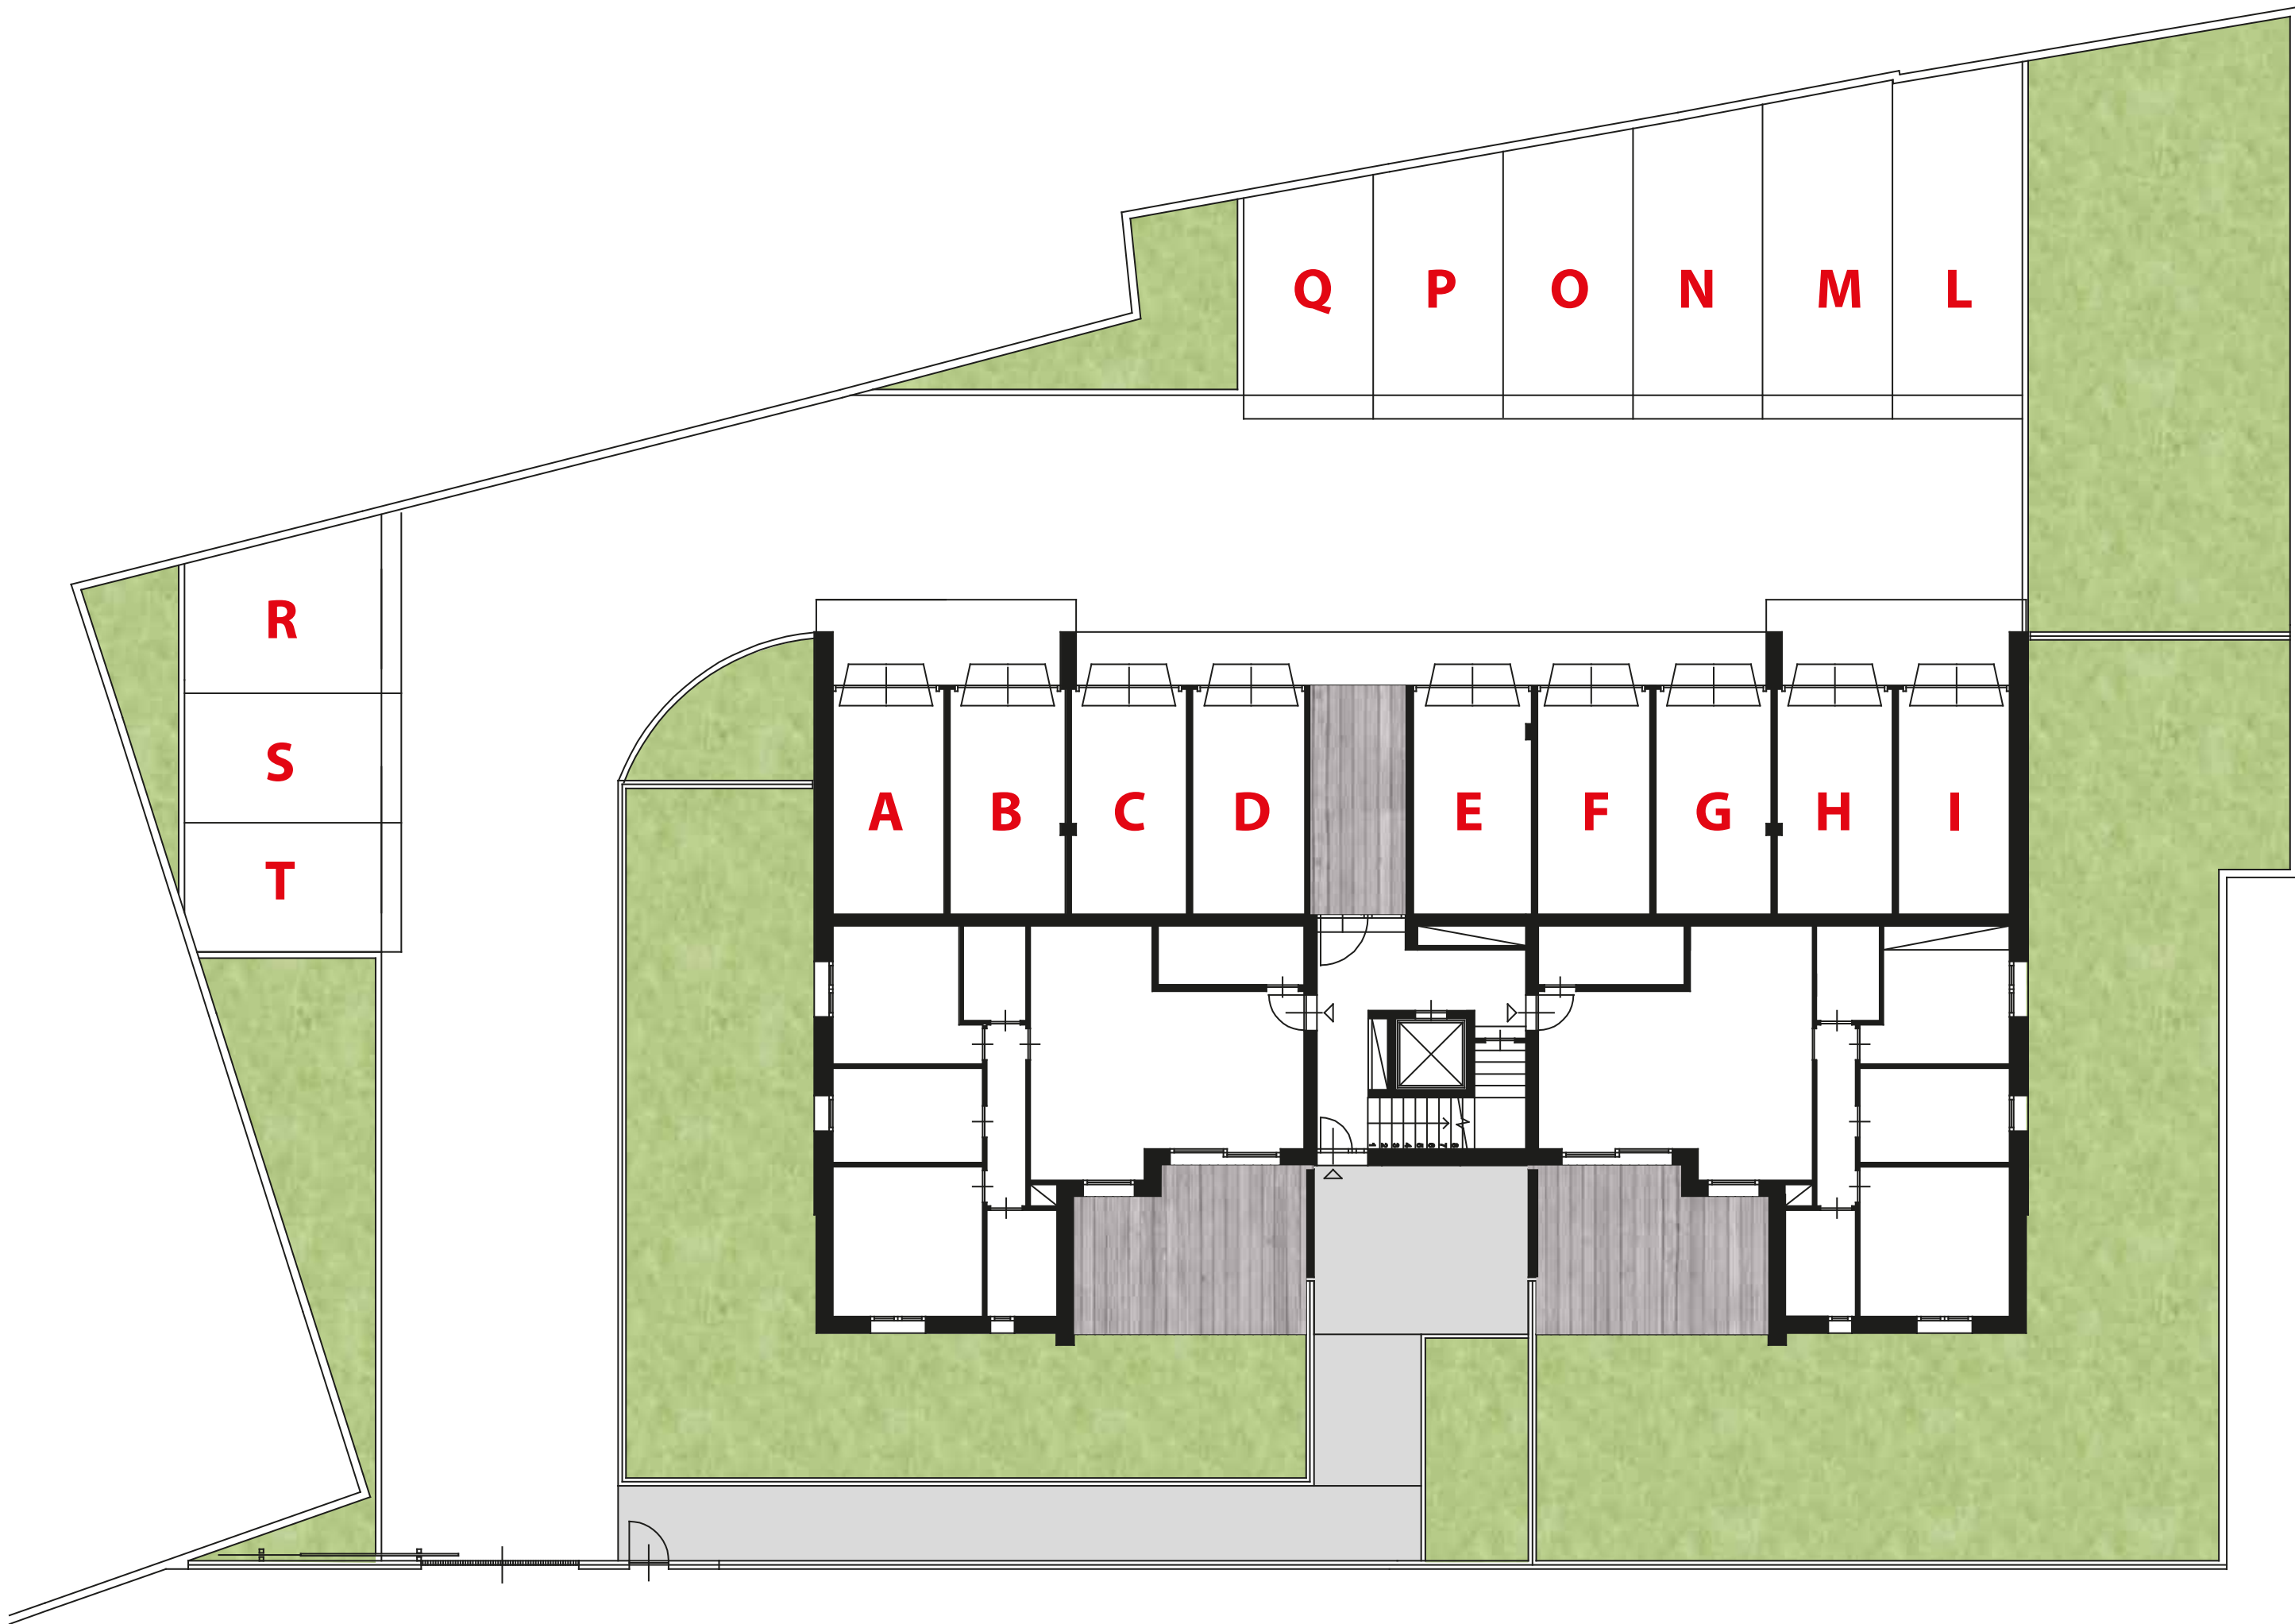

Via Savio _ C
www.cesena.casa

CESENA. 

FABBRICATO A

R

S

T

A

B

P

O

N

M

L

A vertical black bar containing two white navigation icons. The top icon is a north arrow with the letter 'N' above it. The bottom icon is a house symbol, representing a home or main menu function.