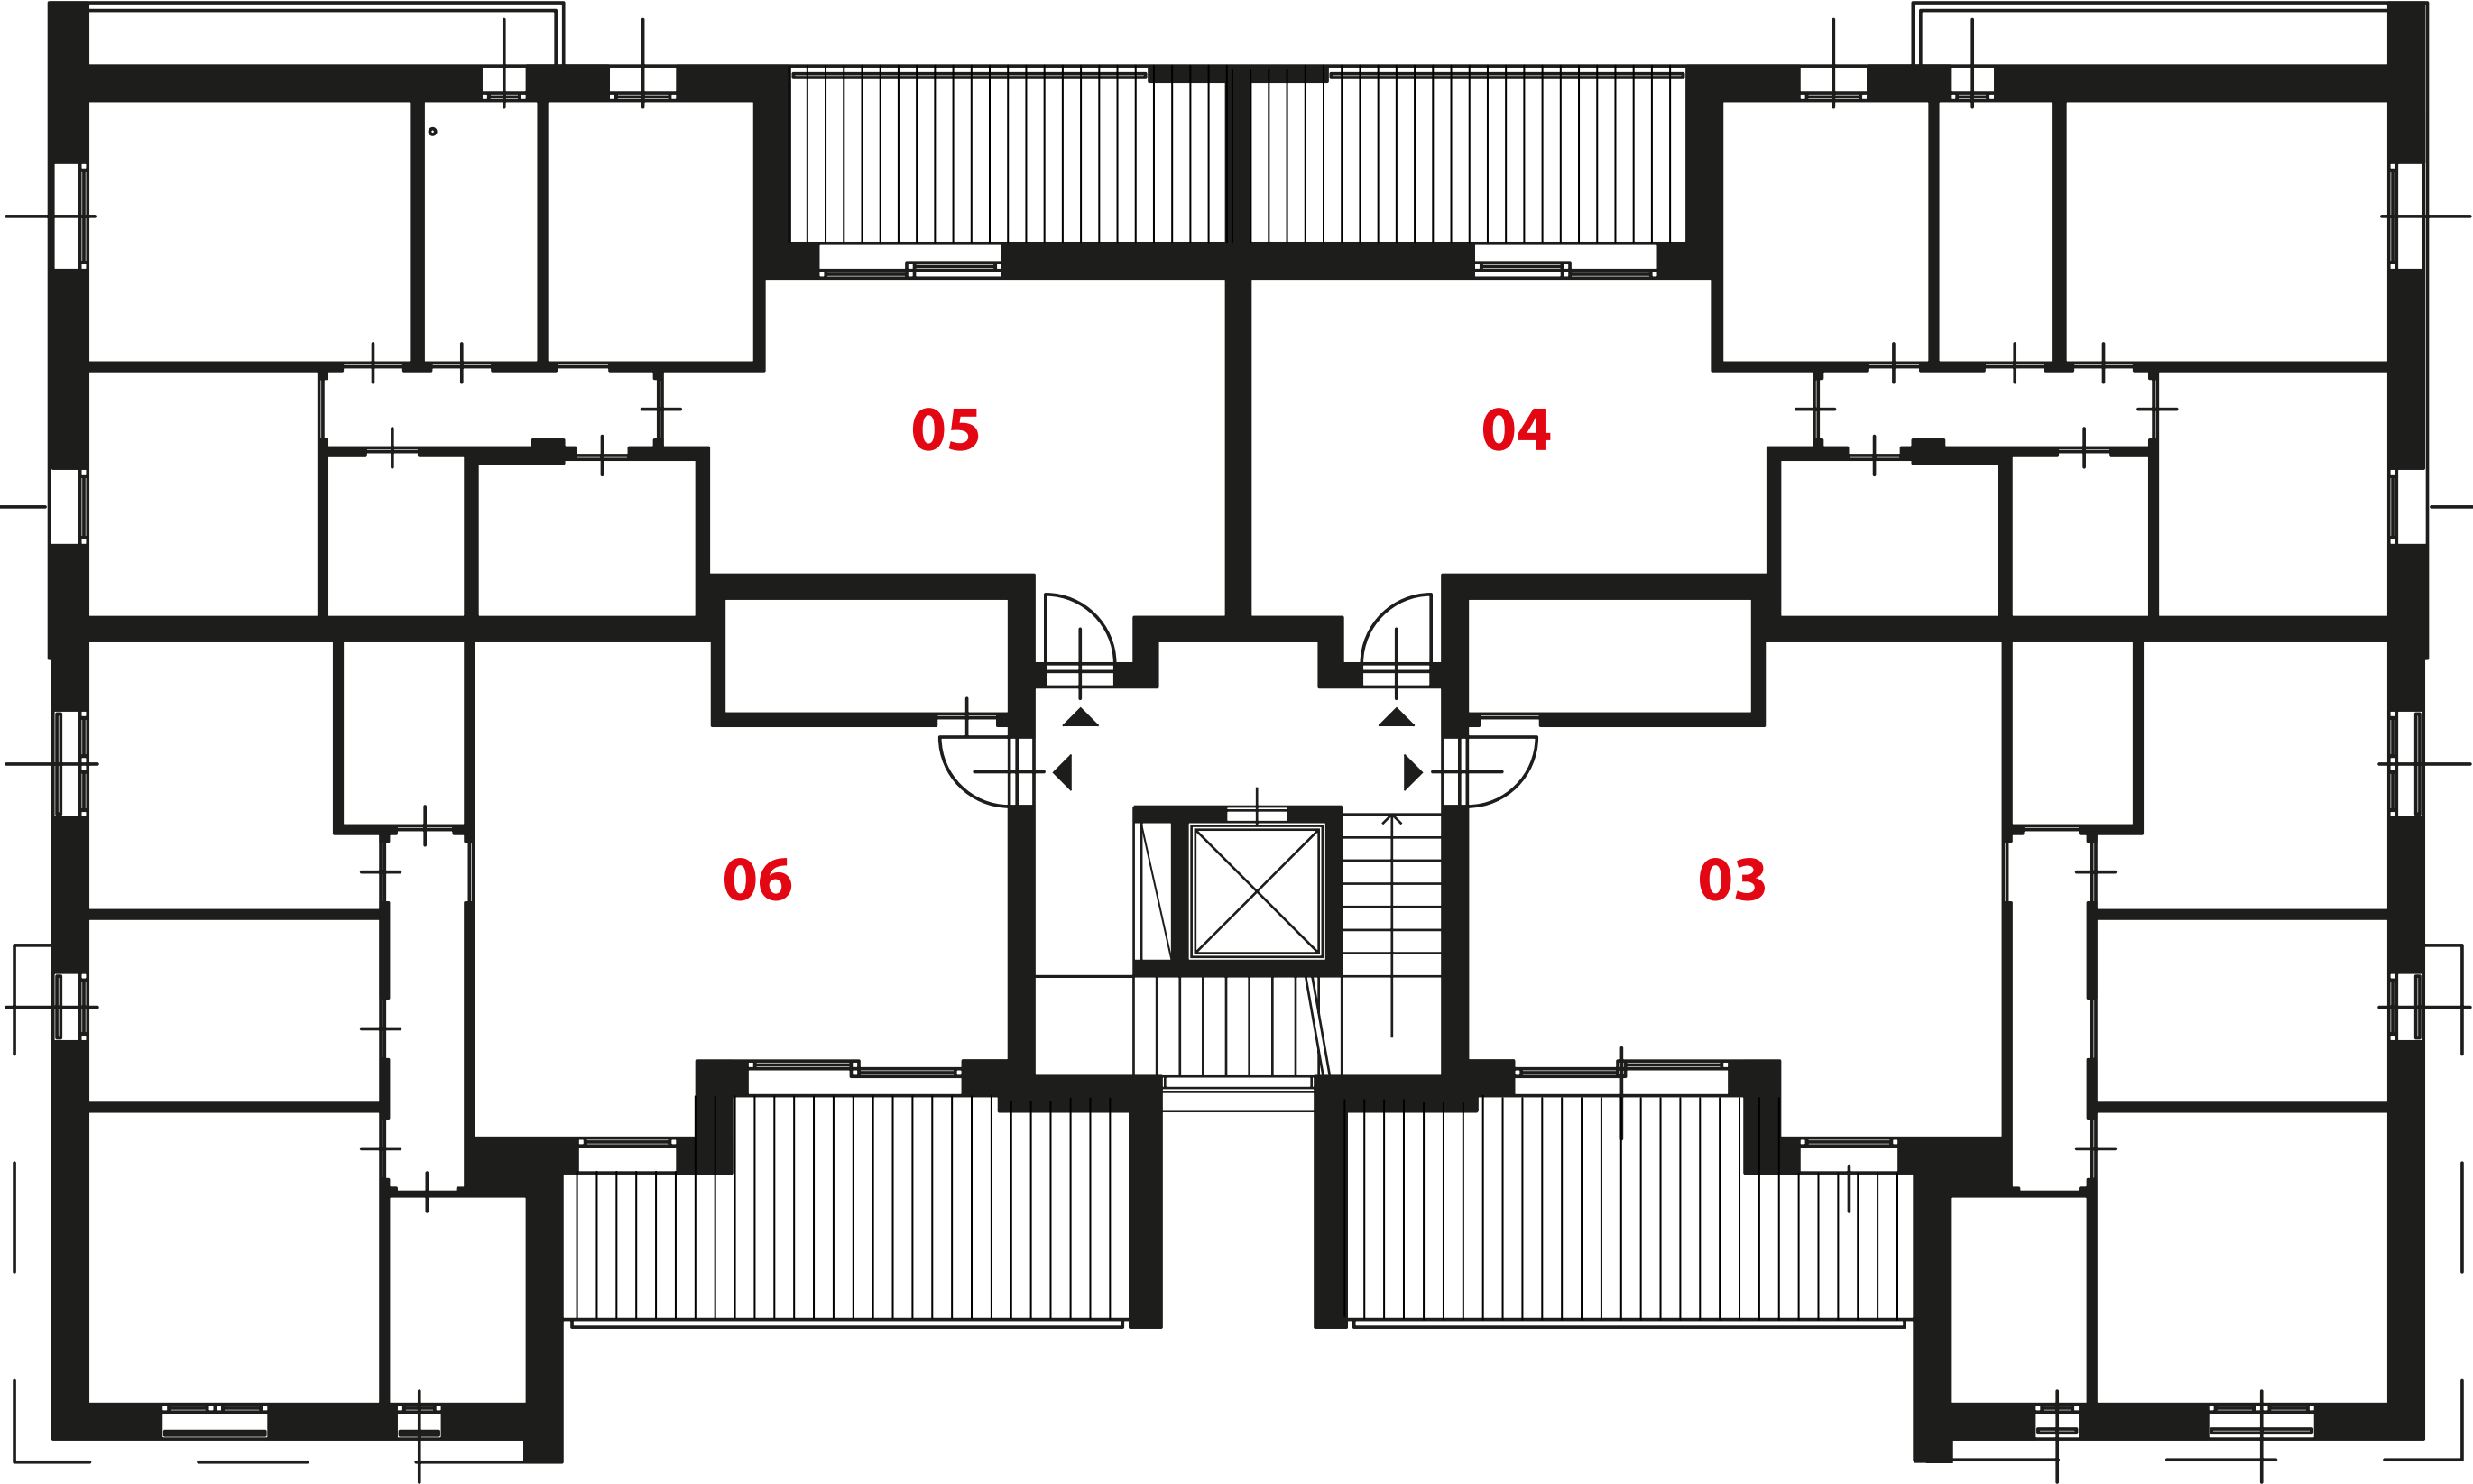

P

O

N

M

L

A vertical black bar containing two white navigation icons. The top icon is a north arrow with the letter 'N' above it. The bottom icon is a house symbol, representing a home or main menu function.