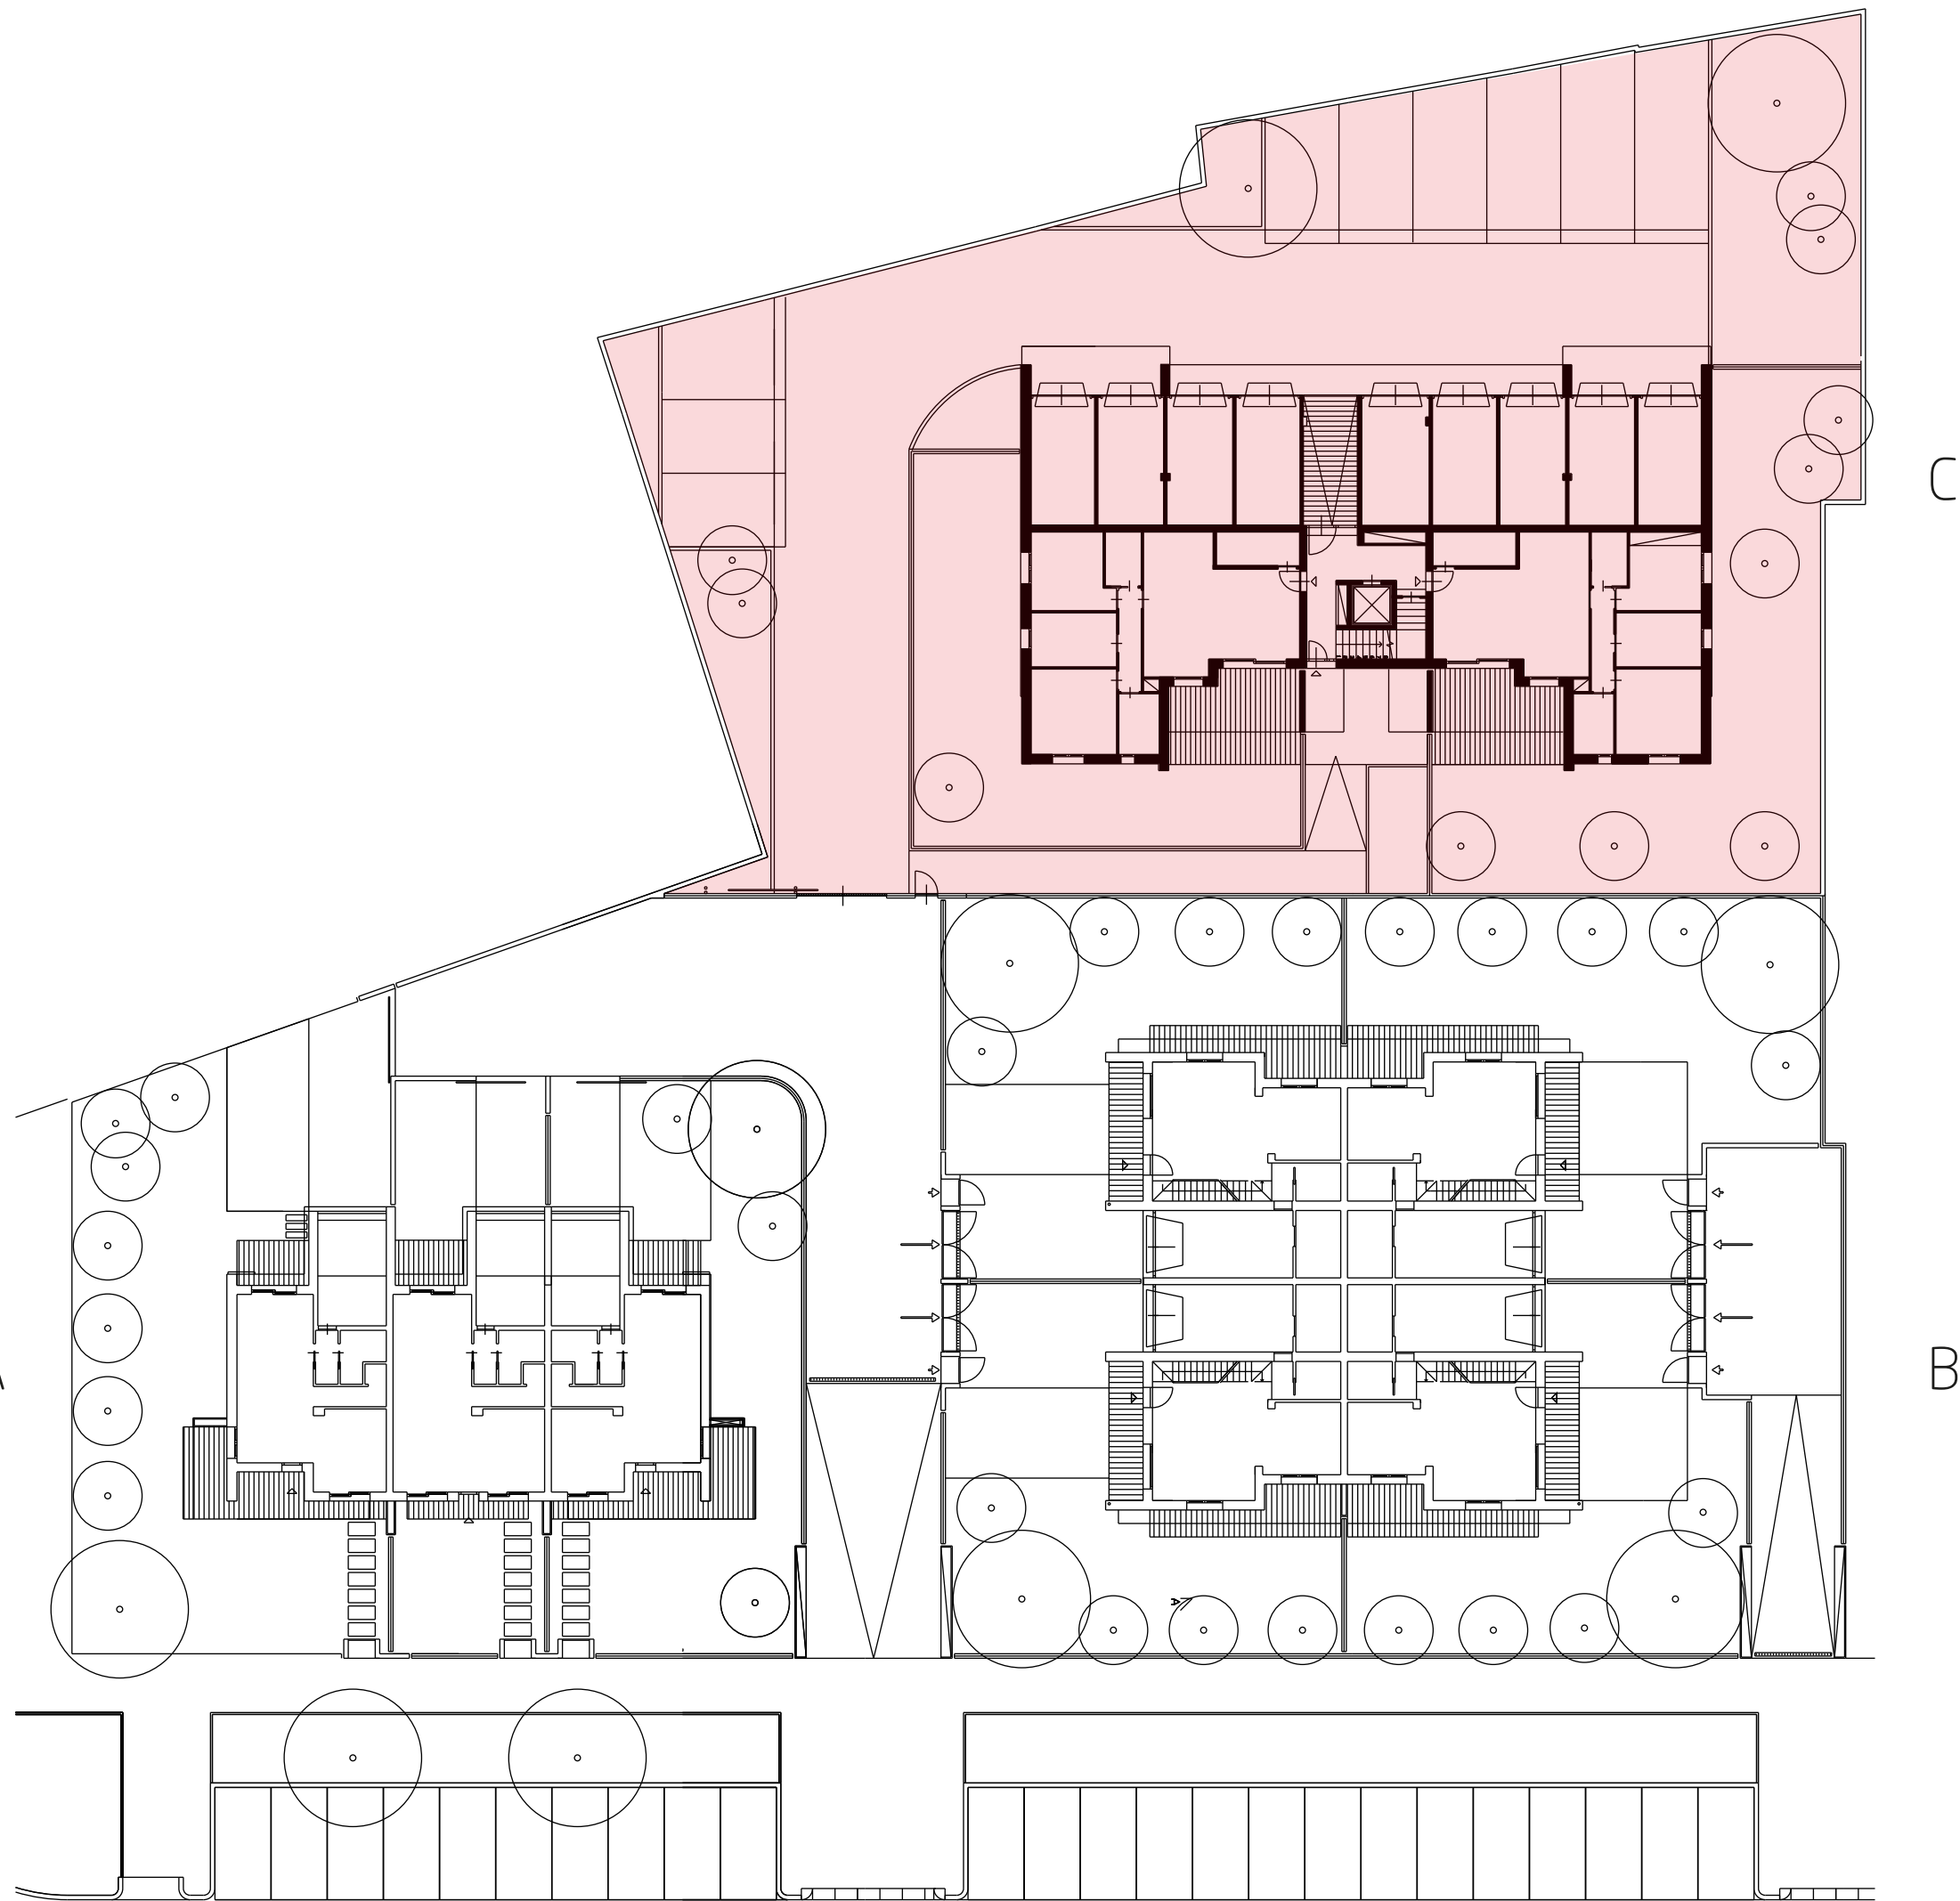

Via Savio _ C
www.cesena.casa

CESENA. 

FABBRICATO A

R

S

T

A

B

P

O

N

M

L

A vertical black bar containing two white navigation icons. The top icon is a north arrow with the letter 'N' above it. The bottom icon is a house symbol, representing a home or main menu function.